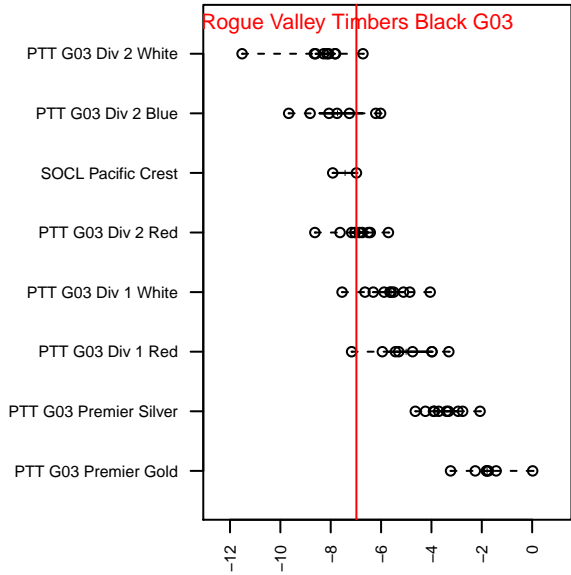

Rogue Valley Timbers Black G03

Rogue Valley SC
 Medford, OR
 G03 total strength=427
 attack=0.36 defense=0.21
 fall league = SOCL Pacific Crest

alt names used:
 RV Timbers 03G Black
 RVT Academy Black
 RV Timbers 03G Black

Venues played:
 2015 Rogue Memorial GU11
 2015 Mt Hood Challenge U12
 2015 SOCL Pacific Crest

Rogue Valley Timbers Black G03
 Dots are actual minus expected GF (blue circles) and GA (red triangles).
 Blue line is smoothed change in attack strength. Red is smoothed change in defense strength.

**attack and defense variance (black dot)
relative to other teams
and top 10 in region**

**attack and defense rating
relative to others at age
and all opponents in last 13 months**

Performance relative to 13 month average